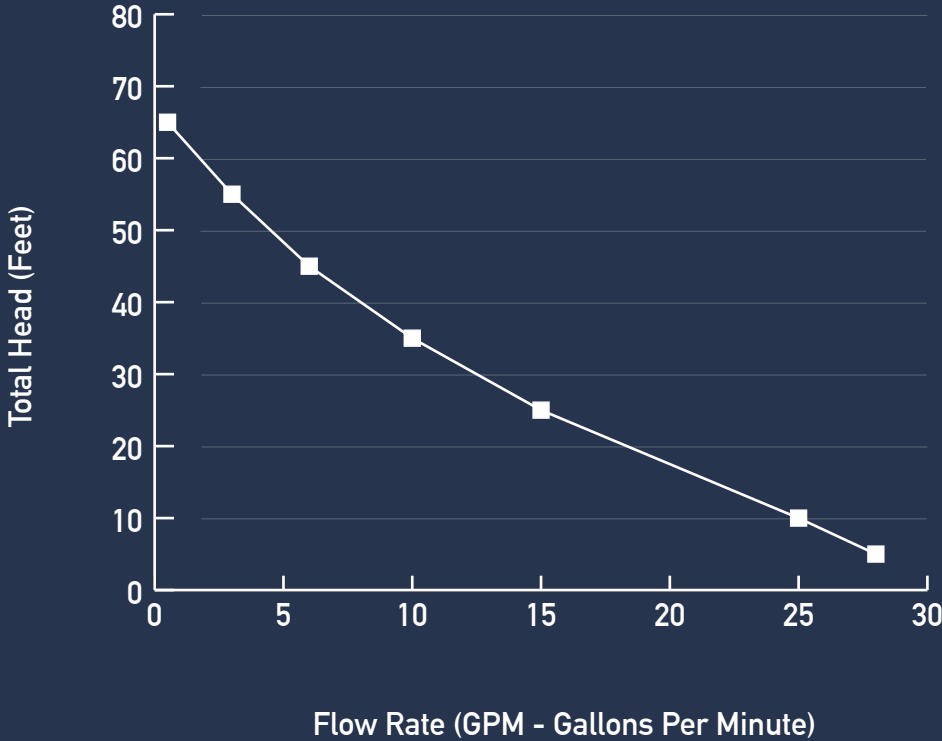

# 90100: PERFORMANCE

HEAD	5'	10'	25'	35'	45'	55'	65'
Gallons Per Minute	28	25	15	10	6	3	.5
Gallons Per Hour	1680	1500	900	600	360	180	30

# 90100: TECHNICAL SPECIFICATIONS

MODEL	90100
HORSEPOWER	1/2
EXPLOSION PROOF	Yes
SUCTION & DISCHARGE SIZE	1"
IMPELLER SHAFT SIZE	5/8"
CONSTRUCTION	85/5/5/5/ Bronze
IMPELLER	"X" Type
IMPELLER WARRANTY	90 Days
PUMP WARRANTY	1 Year