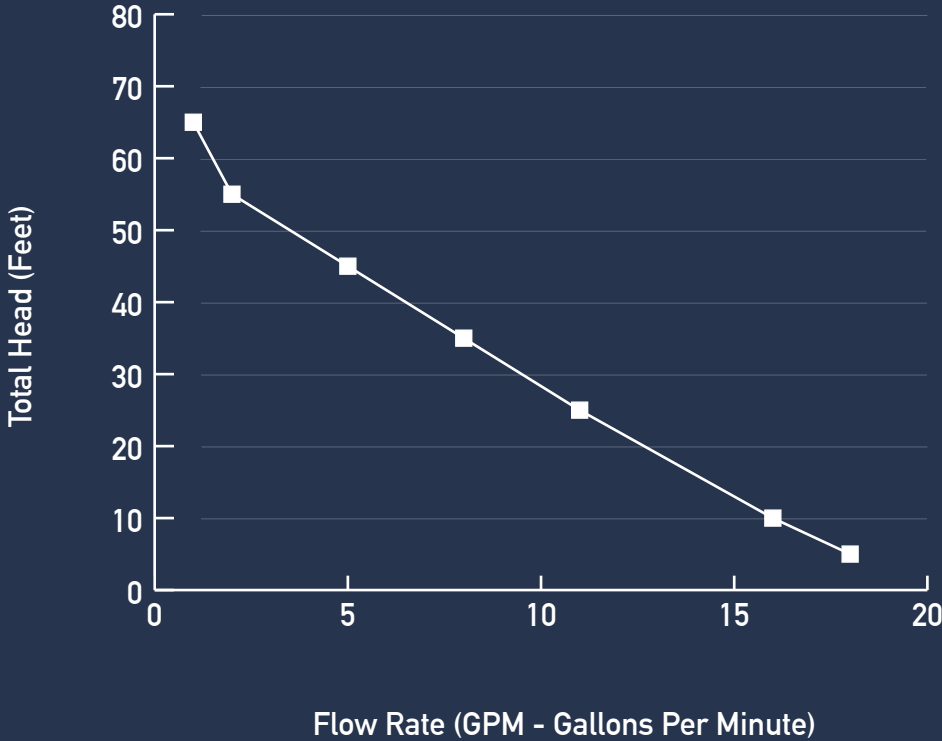

# 90150: PERFORMANCE

HEAD	5'	10'	25'	35'	45'	55'	65'
Gallons Per Minute	18	16	11	8	5	2	1
Gallons Per Hour	1080	960	660	480	300	120	30

# 90150: TECHNICAL SPECIFICATIONS

MODEL	90150
HORSEPOWER	1/2
EXPLOSION PROOF	Yes
SUCTION & DISCHARGE SIZE	3/4"
IMPELLER SHAFT SIZE	1/2"
CONSTRUCTION	85/5/5/5/ Bronze
IMPELLER	"X" Type
IMPELLER WARRANTY	90 Days
PUMP WARRANTY	1 Year