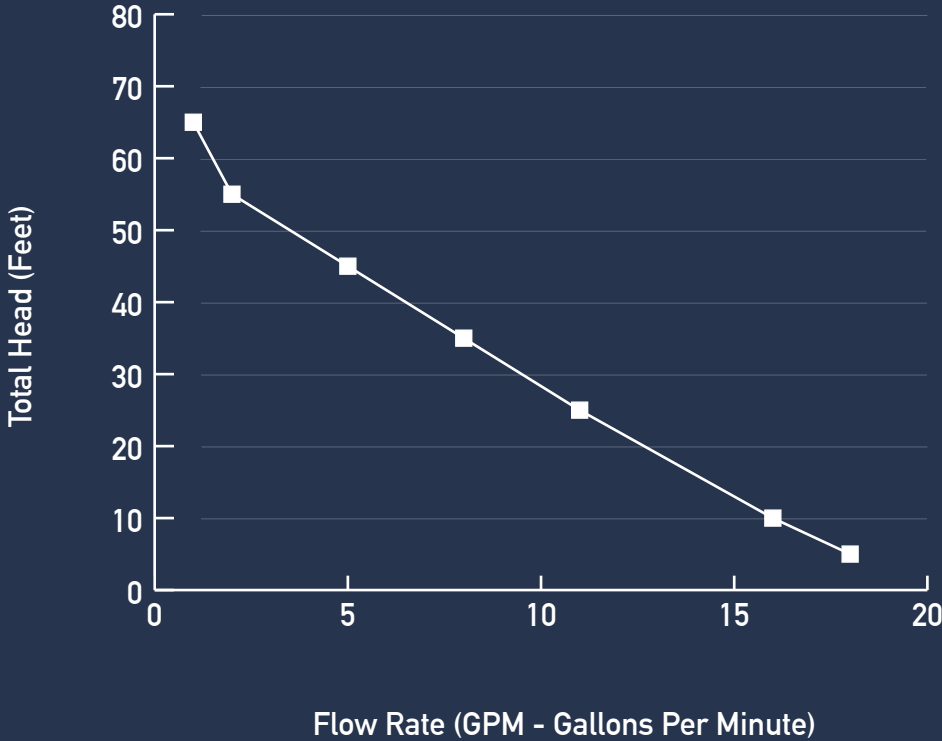

90005: PERFORMANCE

HEAD	5'	10'	25'	35'	45'	55'	65'
Gallons Per Minute	18	16	11	8	5	2	1
Gallons Per Hour	1080	960	660	480	300	120	30

90005: TECHNICAL SPECIFICATIONS

MODEL	90005
HORSEPOWER	1/2
EXPLOSION PROOF	No
SUCTION & DISCHARGE SIZE	3/4"
IMPELLER SHAFT SIZE	1/2"
CONSTRUCTION	85/5/5/5/ Bronze
IMPELLER	"X" Type
IMPELLER WARRANTY	90 Days
PUMP WARRANTY	1 Year