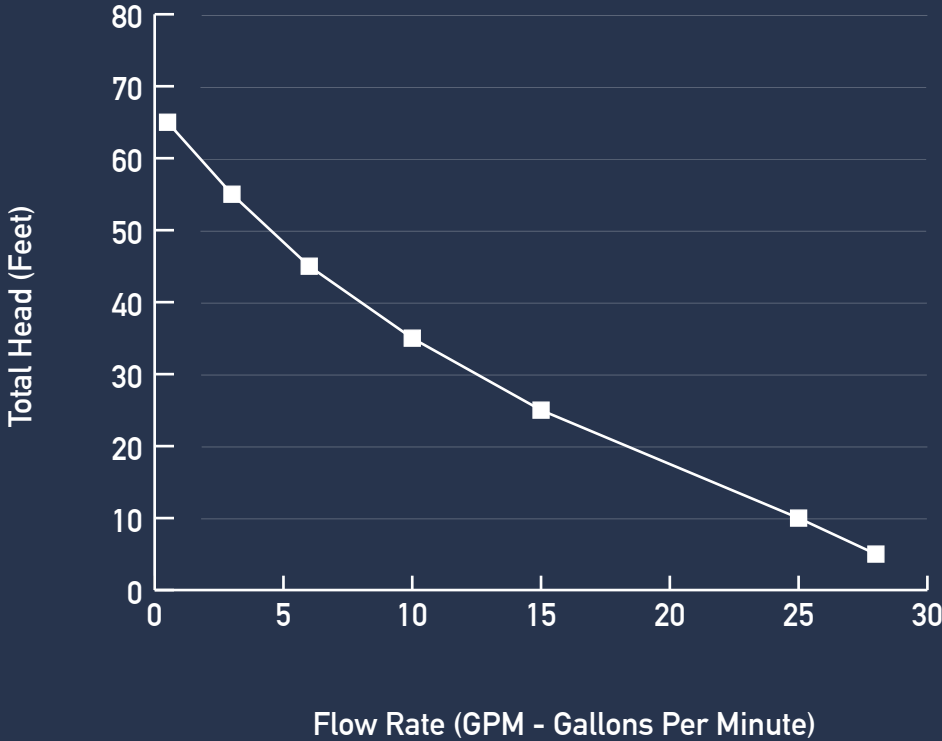

90000: PERFORMANCE

HEAD	5'	10'	25'	35'	45'	55'	65'
Gallons Per Minute	28	25	15	10	6	3	.5
Gallons Per Hour	1680	1500	900	600	360	180	30

90000: TECHNICAL SPECIFICATIONS

MODEL	90000
HORSEPOWER	1/2
EXPLOSION PROOF	No
SUCTION & DISCHARGE SIZE	1"
IMPELLER SHAFT SIZE	5/8"
CONSTRUCTION	85/5/5/5/ Bronze
IMPELLER	"X" Type
IMPELLER WARRANTY	90 Days
PUMP WARRANTY	1 Year